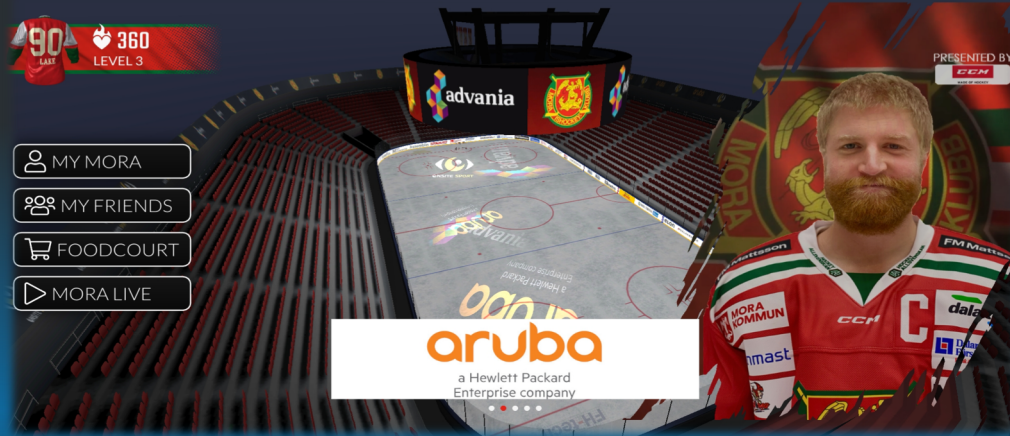

IMMERSIVE SPORT

A METAVERSE FOR THE FANS